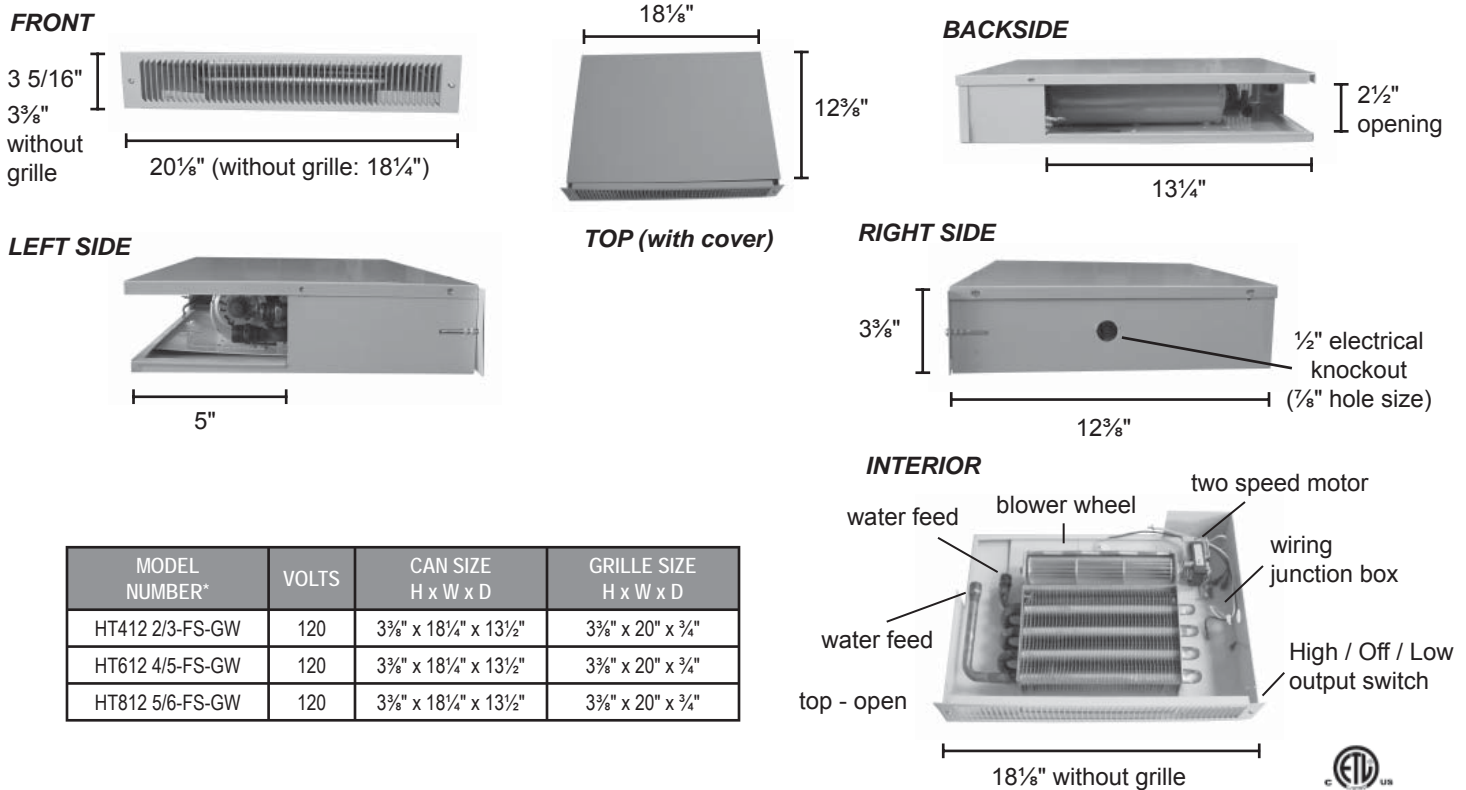

## HT Series : Hydronic Toe Space / Under Cabinet Heaters

Occasionally certain areas of a home prove difficult to find locations for heaters. Kitchens and bathrooms have long given the heating industry cause for creative products. Those days are long gone with the advent of the toe space/under cabinet heater! Inconspicuous placement of a compact, space-saving design placed in the floor or wall, at or near floor level under cabinets, window sills, stair risers - anywhere where space is at a premium - provides warmth and comfort to formerly troublesome areas. Toe space heaters make a great addition to a floor heating system. The toe space uses a squirrel cage blower arrangement to move air smoothly across the hot water coil. A two speed rocker switch provides air output adjustment so that during very cold times you can boost the fan to high output then during the mild day drop it back to low.

MODEL NUMBER*	VOLTS	CAN SIZE H x W x D	GRILLE SIZE H x W x D
HT412 2/3-FS-GW	120	3 3/8" x 18 1/4" x 13 1/2"	3 3/8" x 20" x 3/4"
HT612 4/5-FS-GW	120	3 3/8" x 18 1/4" x 13 1/2"	3 3/8" x 20" x 3/4"
HT812 5/6-FS-GW	120	3 3/8" x 18 1/4" x 13 1/2"	3 3/8" x 20" x 3/4"